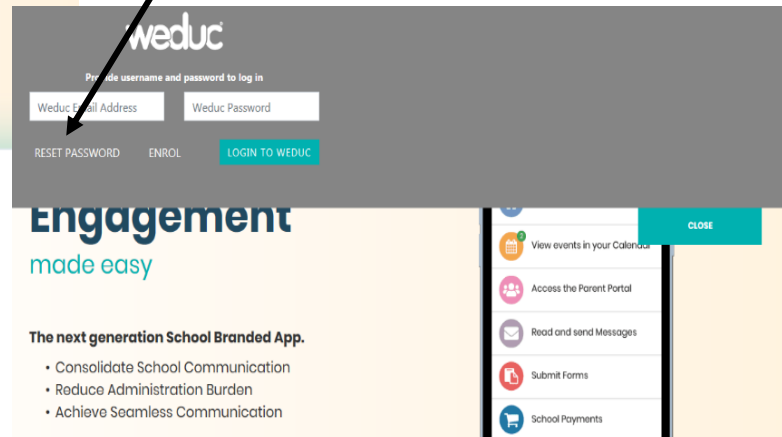

weduc[®]

Smart Communication

FORGOTTEN YOUR PASSWORD?

Please use steps below to set a new password

Search: <https://weduc.co.uk/>

Select Client Login

Then Reset Password

To receive the reset password email you will need to log on to www.Lgfl.net and select LondonMail using your school username and password.