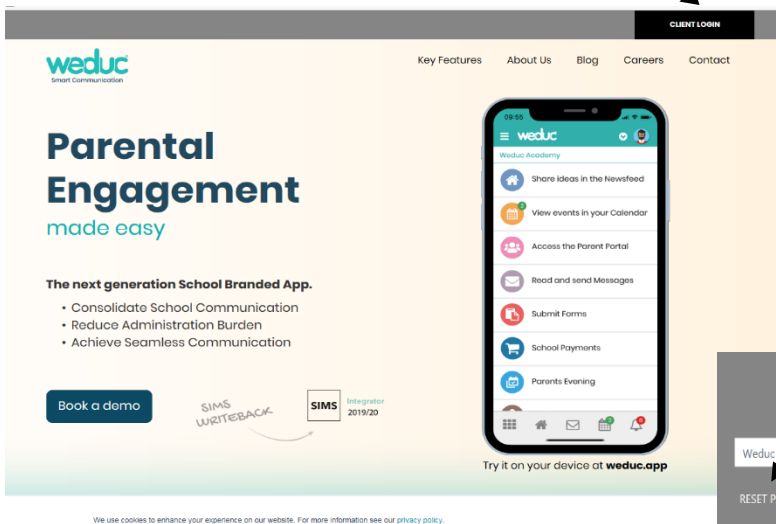

weduc[®]

Smart Communication

FORGOTTEN YOUR PASSWORD?

Please use steps below to set a new password

Search: <https://weduc.co.uk/>

Select Client Login

Then Reset Password

To receive the reset password email you will need to log on to www.Lgfl.net and select LondonMail using your school username and password.